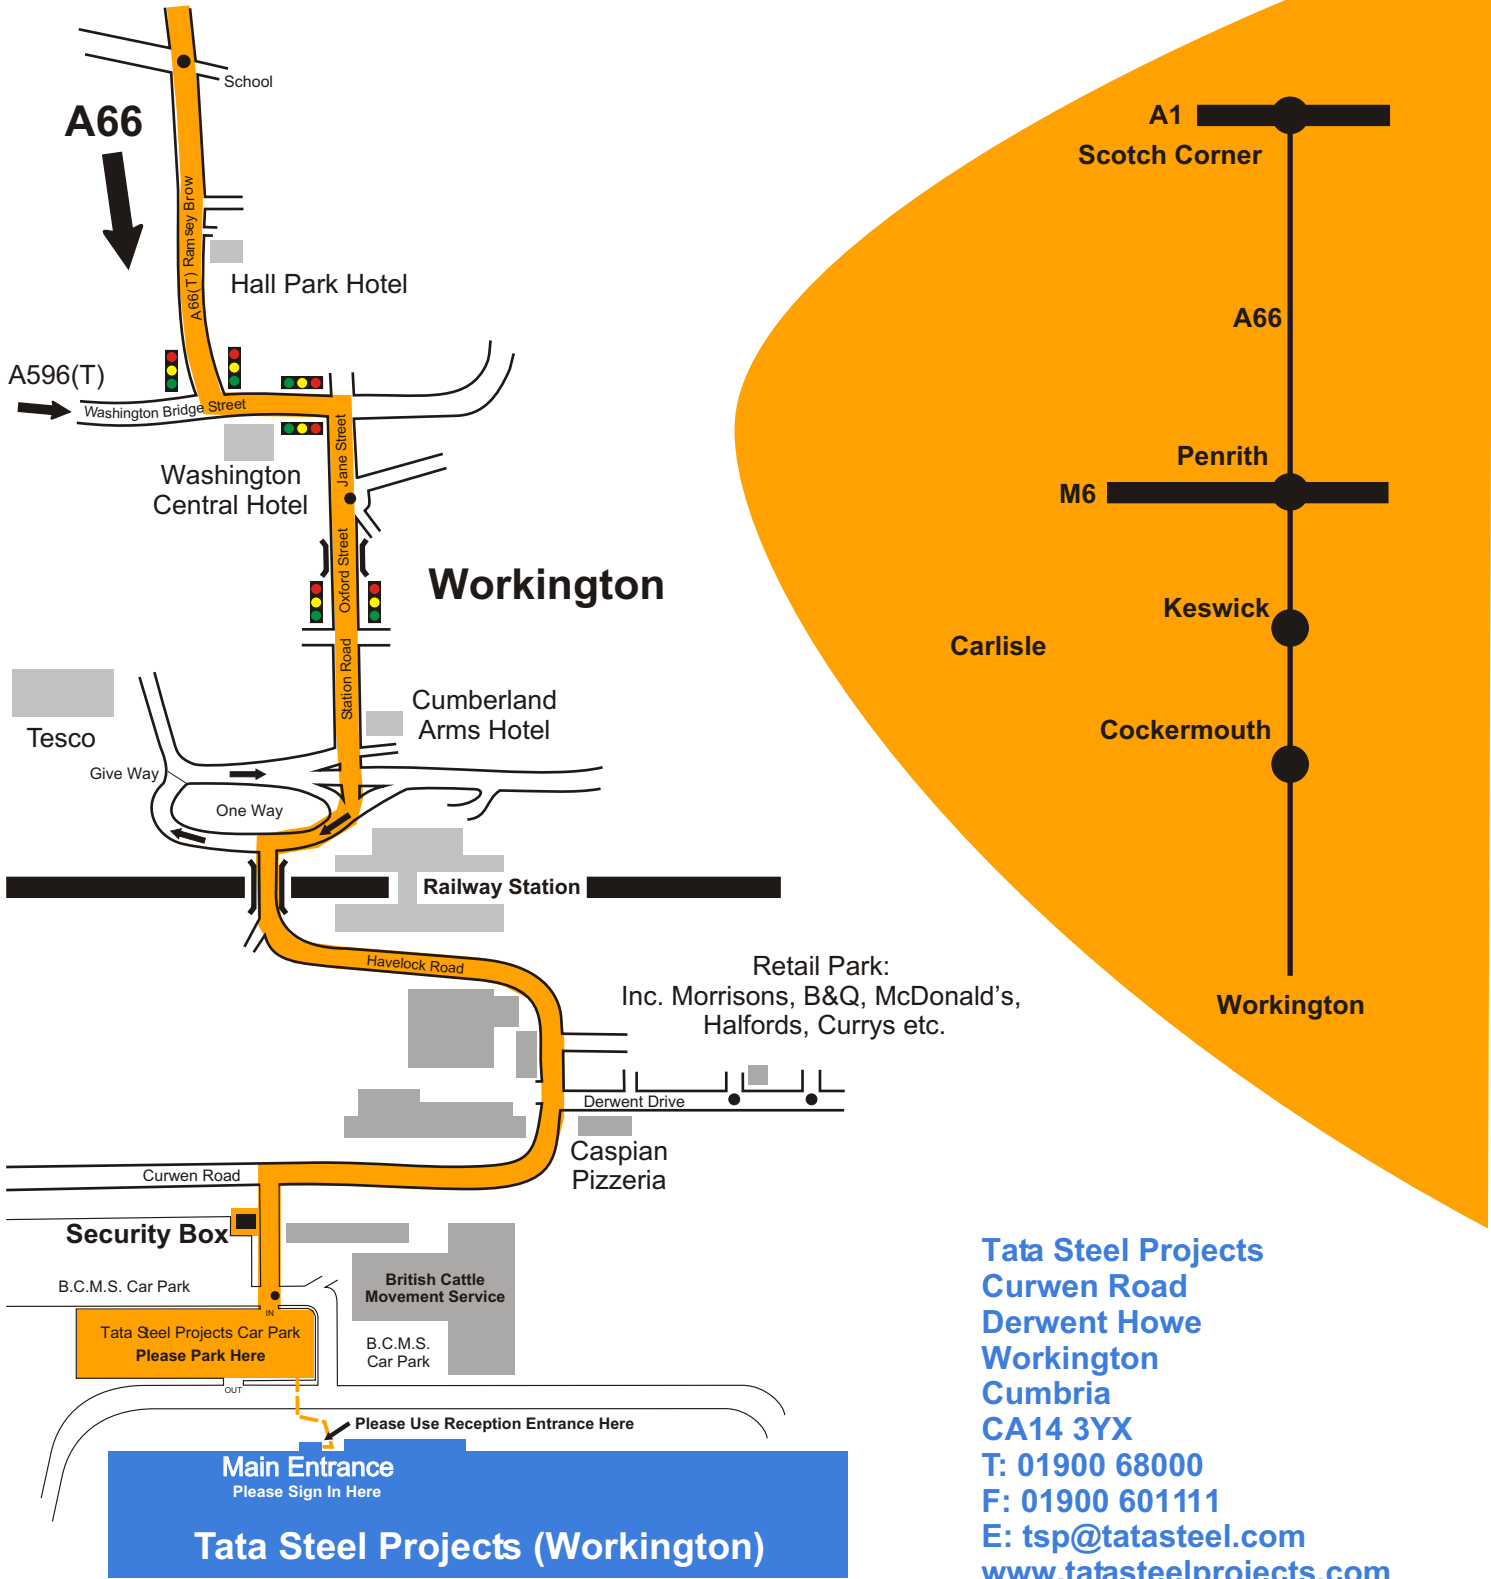

Workington Site: Location Map

Tata Steel Projects
Curwen Road
Derwent Howe
Workington
Cumbria
CA14 3YX
T: 01900 68000
F: 01900 601111
E: tsp@tatasteel.com
www.tatasteelprojects.com