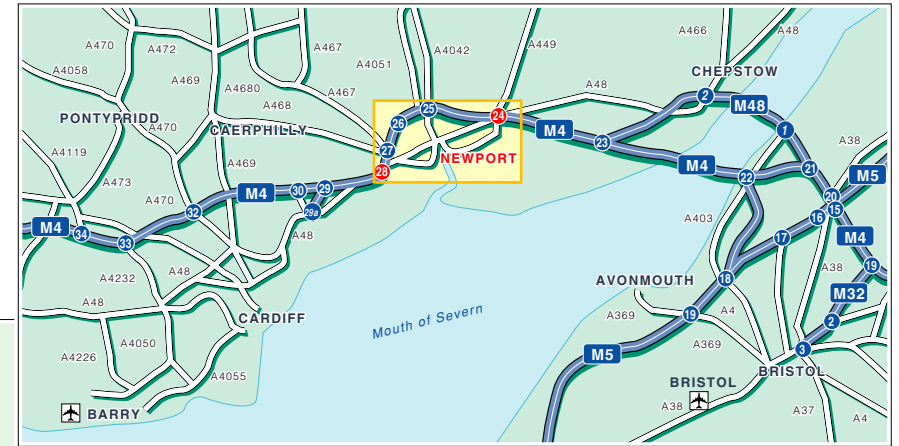

Llanwern Works
Corus Strip Products UK
Newport
South Wales
NP19 4QZ
UK

Tel: +44 (0)1633 290022
Fax: +44 (0)1633 755064

Public Transport

By Rail, Newport Station.
Approximately 15 minutes' taxi ride away.
For information on train operators and times phone National Rail Enquiries on 0845 7484950.

By Air, Cardiff Airport.
Approximately 1 hour's drive away.
By Air, Bristol Airport.
Approximately 1 1/4 hours' drive away.